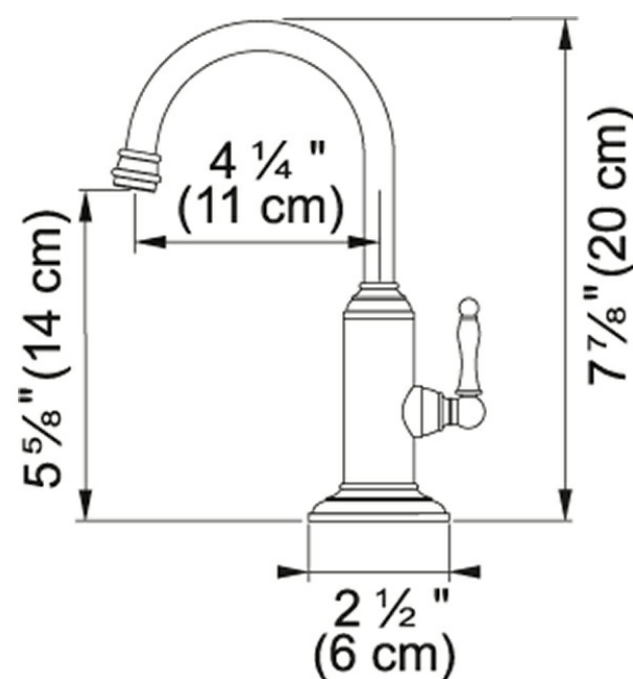

Product Picture

Product Information

Version	Cold Water Dispenser
Flow Rate	0.5 gpm
Spray Type	Full Stream
Faucet Operation	Single Lever
Spout Swivel Range	360 °
Where to buy	Showroom
Countertop hole diameter	1 3/8"

Technical Drawing

Article Numbers

FUN#	120.0355.532
US Part Number	DW12080